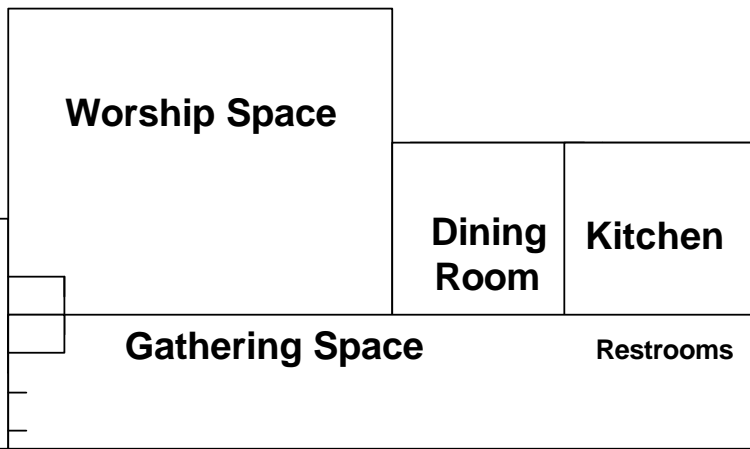

MAP OF ST. VINCENT DE PAUL CAMPUS
9500 Neenah Avenue

Map Not to Scale

Rosary Garden

Neenah Avenue

Plaza
(Do not drive on bricks)

Note:
Reconciliation in
Pastor's Office

Office

Driveway and Parking: Additional Parking at Holy Family or on Neenah_Do not block fire lanes